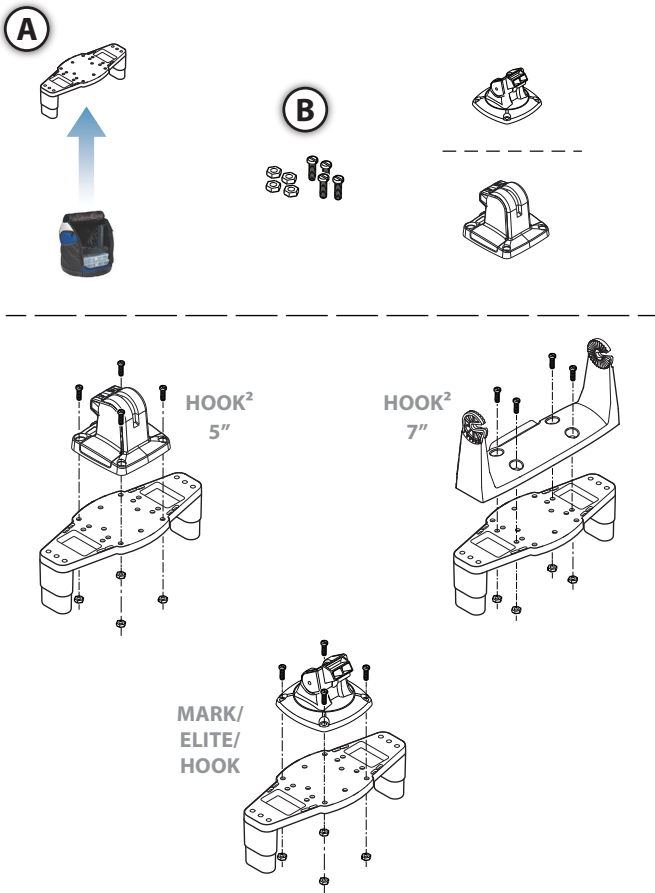

Battery connection

LOWRANCE

**All Season Pack
Portable Pack
Ice Machine**

Install Guide

ENGLISH

lowrance.com

Parts included

Part	All season pack	Portable pack	Ice machine pack
A	x	x	x
B	x	x	x
C	x	x	x
D	x	x	x
E	x	x	x
F	x	-	-
G	x	-	-
H	x	-	-
I	x	-	-
J	x	-	-

Battery and base plate

Suction cup and transducer - 1

Suction cup and transducer - 2