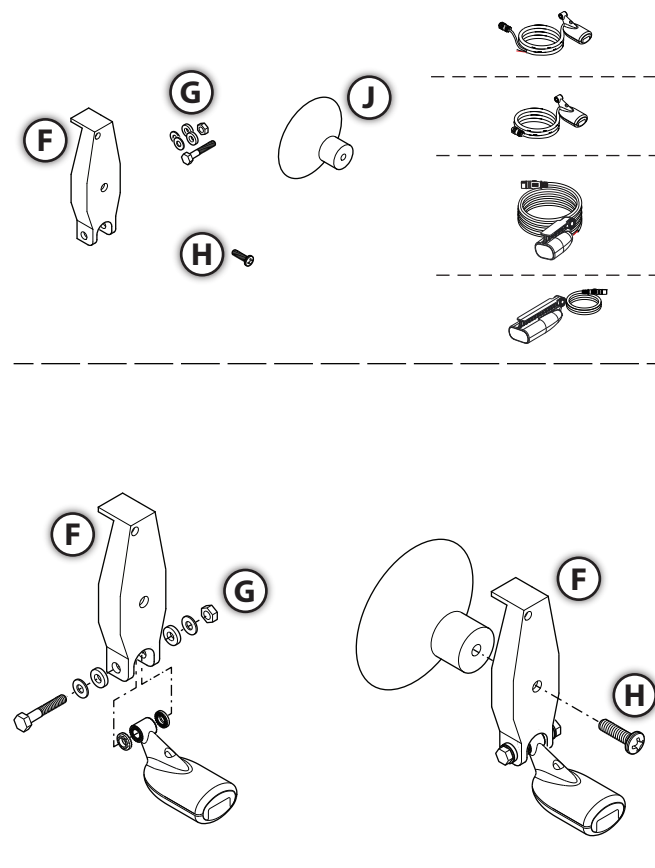

Battery connection

LOWRANCE

**All Season Pack
Portable Pack
Ice Machine**

Install Guide

ENGLISH

lowrance.com

Parts included

Part	All season pack	Portable pack	Ice machine pack
A	x	x	x
B	x	x	x
C	x	x	x
D	x	x	x
E	x	x	x
F	x	-	-
G	x	-	-
H	x	-	-
I	x	-	-
J	x	-	-

For product manuals, technical specifications, certificates and declarations refer to the product website on:
www.lowrance.com

Dispose the unit according to local laws and regulations.

Bracket and base plate

Battery and base plate

Suction cup and transducer - 1

Suction cup and transducer - 2