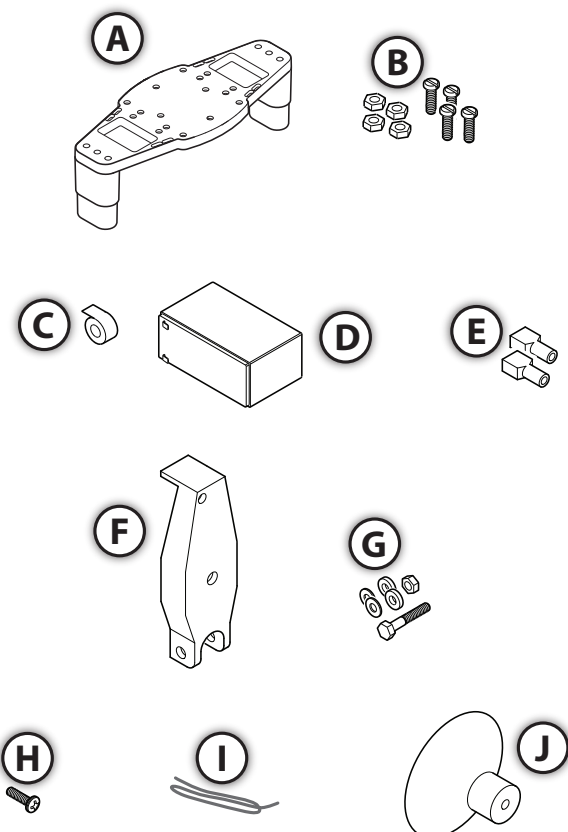

Battery connection

LOWRANCE

**All Season Pack
Portable Pack
Ice Machine**

Install Guide

ENGLISH

lowrance.com

Parts included

Part	All season pack	Portable pack	Ice machine pack
A	x	x	x
B	x	x	x
C	x	x	x
D	x	x	x
E	x	x	x
F	x	-	-
G	x	-	-
H	x	-	-
I	x	-	-
J	x	-	-

Battery and base plate

Suction cup and transducer - 1

Suction cup and transducer - 2