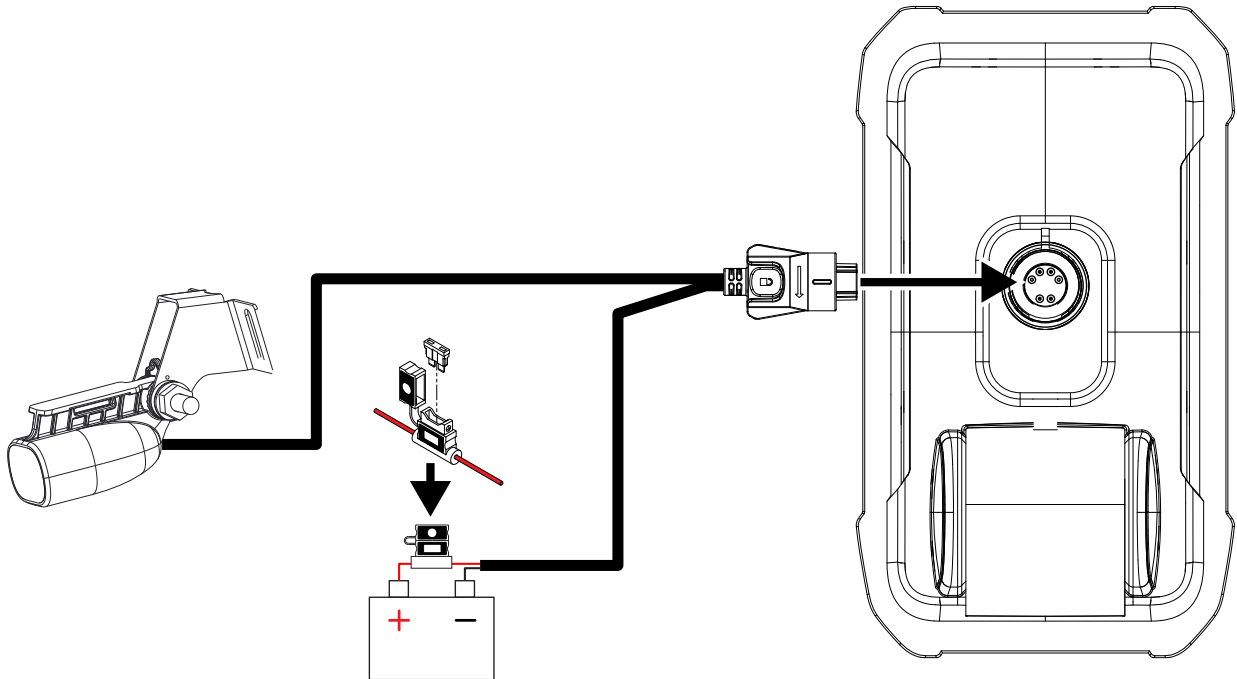

## Panel mounting

1

2

3

## Wiring

## Dimensions

## Technical specifications

Display	Resolution	272 x 480
	Viewing angles in degrees	80° top/bottom/left/right
Electrical	Supply voltage	12 V DC (10.4 - 17 V DC)
	Power consumption (max)	2.34 W (195 mA at 12 V DC)
	Recommended fuse rating	3 A
Interface/connectivity	Sonar	1 port (bullet skimmer transducer compatible)
Environmental	Operating temperature	-15°C to 55°C (5°F to 131°F)
	Storage temperature	-20°C to 60°C (4°F to 140°F)
	Waterproof rating	IPX7
Physical	Weight (display only)	0.28 kg (0.624 lb)
	Mounting type	Panel mount or gimbal mount