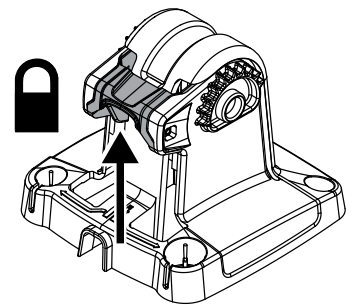

Gimbal mounting

Recommended pilot holes

Soft/hard materials | $\varnothing$ 3.8 – 4.8 mm (3/16")

⚠ WARNING: Always wear appropriate eyewear, ear protection, and dust mask when drilling, cutting, or sanding. Remember to check the reverse side of all surfaces whenever drilling or cutting.