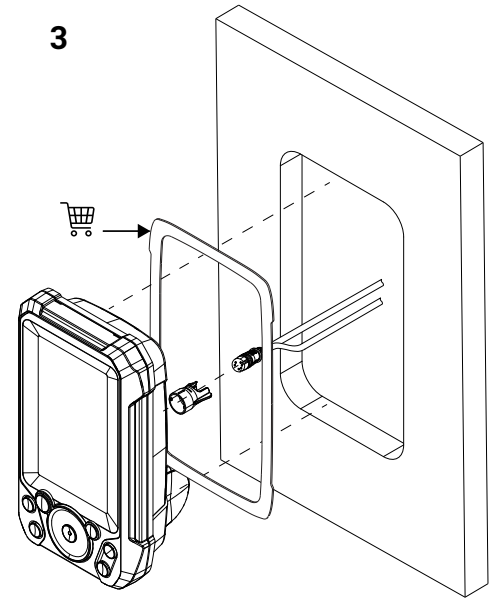

## Panel mounting

1

2

3

## Wiring

## Dimensions

## Technical specifications

Display	Resolution	272 x 480
	Viewing angles in degrees	80° top/bottom/left/right
Electrical	Supply voltage	12 V DC (10.4 - 17 V DC)
	Power consumption (max)	2.34 W (195 mA at 12 V DC)
	Recommended fuse rating	3 A
Interface/connectivity	Sonar	1 port (bullet skimmer transducer compatible)
Environmental	Operating temperature	-15°C to 55°C (5°F to 131°F)
	Storage temperature	-20°C to 60°C (4°F to 140°F)
	Waterproof rating	IPX7
Physical	Weight (display only)	0.28 kg (0.624 lb)
	Mounting type	Panel mount or gimbal mount