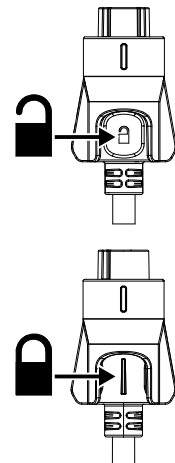

## Wiring

## Dimensions

## Technical specifications

Display	Resolution	272 x 480
	Viewing angles in degrees	80° top/bottom/left/right
Electrical	Supply voltage	12 V DC (10.4 - 17 V DC)
	Power consumption (max)	2.34 W (195 mA at 12 V DC)
	Recommended fuse rating	3 A
Interface/connectivity	Sonar	1 port (bullet skimmer transducer compatible)
Environmental	Operating temperature	-15°C to 55°C (5°F to 131°F)
	Storage temperature	-20°C to 60°C (4°F to 140°F)
	Waterproof rating	IPX7
Physical	Weight (display only)	0.28 kg (0.624 lb)
	Mounting type	Panel mount or gimbal mount