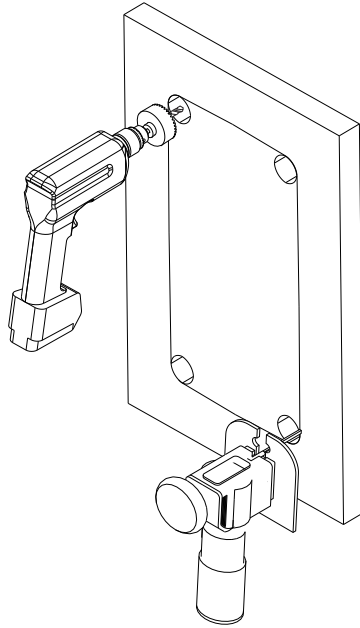

Panel mounting

1

2

3

Wiring

Cable lock collar

1

2