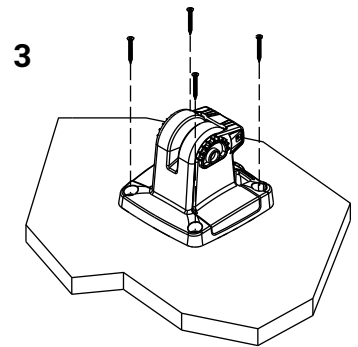

Gimbal mounting

Recommended pilot holes

Soft/hard materials | $\varnothing$ 3.8 – 4.8 mm (3/16")

⚠ WARNING: Always wear appropriate eyewear, ear protection, and dust mask when drilling, cutting, or sanding. Remember to check the reverse side of all surfaces whenever drilling or cutting.