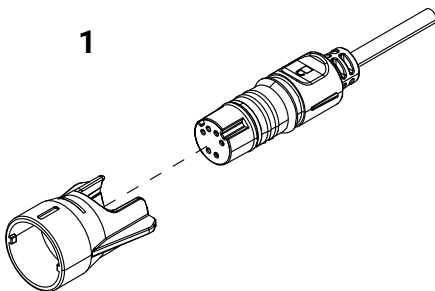

Cable lock collar

1