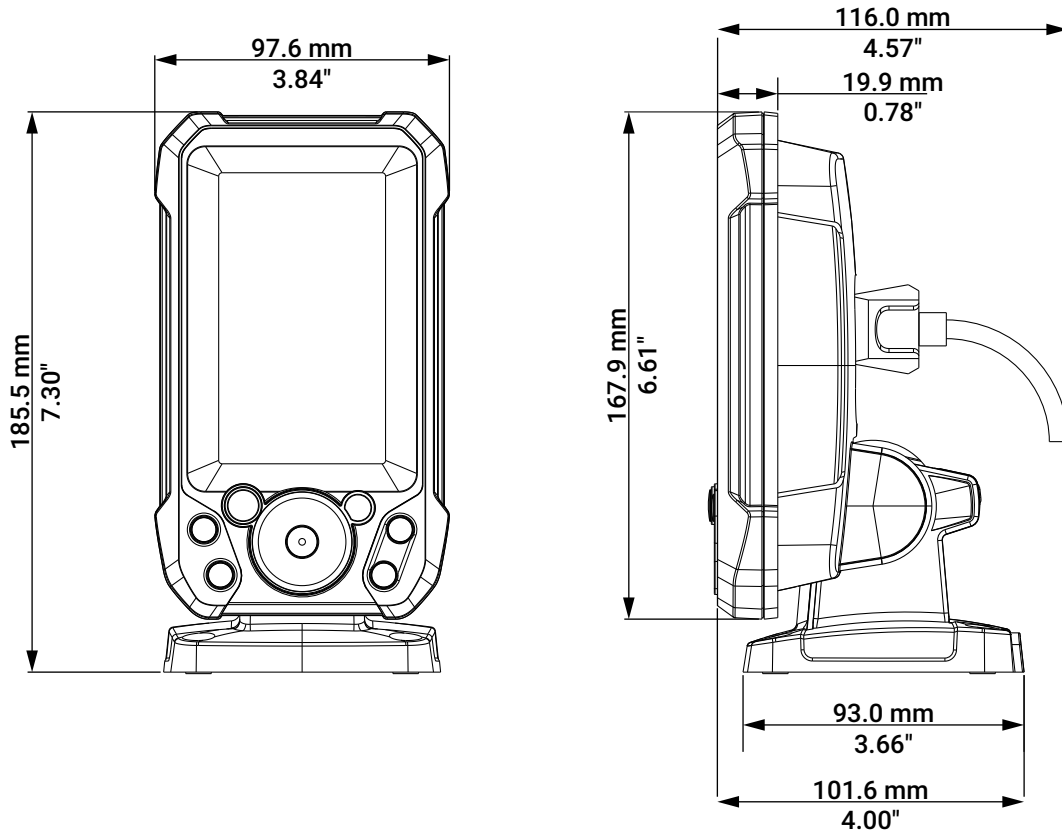

## Wiring

## Dimensions

## Technical specifications

Display	Resolution	272 x 480
	Viewing angles in degrees	80° top/bottom/left/right
Electrical	Supply voltage	12 V DC (10.4 - 17 V DC)
	Power consumption (max)	2.34 W (195 mA at 12 V DC)
	Recommended fuse rating	3 A
Interface/connectivity	Sonar	1 port (bullet skimmer transducer compatible)
Environmental	Operating temperature	-15°C to 55°C (5°F to 131°F)
	Storage temperature	-20°C to 60°C (4°F to 140°F)
	Waterproof rating	IPX7
Physical	Weight (display only)	0.28 kg (0.624 lb)
	Mounting type	Panel mount or gimbal mount