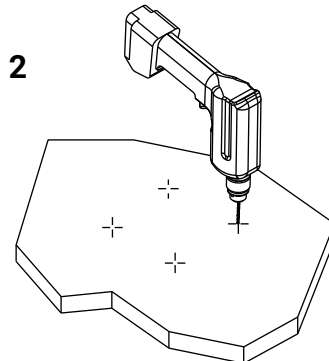

### EAGLE® 4x Installation Guide and Mounting Template

- A Eagle 4x display unit
- B Gimbal kit
- C Bullet skimmer transducer
- D Cable lock collar
- E Fuse and fuse holder
- F Documentation pack

## Gimbal mounting

Recommended pilot holes

Soft/hard materials |  $\varnothing$  3.8 – 4.8 mm (3/16")

**⚠ WARNING:** Always wear appropriate eyewear, ear protection, and dust mask when drilling, cutting, or sanding. Remember to check the reverse side of all surfaces whenever drilling or cutting.

## Dimensions

## Technical specifications

Display	Resolution	272 x 480
	Viewing angles in degrees	80° top/bottom/left/right
Electrical	Supply voltage	12 V DC (10.4 - 17 V DC)
	Power consumption (max)	2.34 W (195 mA at 12 V DC)
	Recommended fuse rating	3 A
Interface/connectivity	Sonar	1 port (bullet skimmer transducer compatible)
Environmental	Operating temperature	-15°C to 55°C (5°F to 131°F)
	Storage temperature	-20°C to 60°C (4°F to 140°F)
	Waterproof rating	IPX7
Physical	Weight (display only)	0.28 kg (0.624 lb)
	Mounting type	Panel mount or gimbal mount