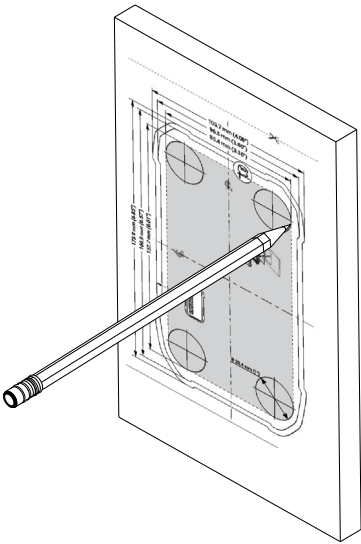

Panel mounting

1