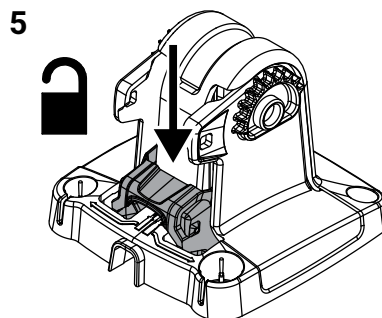

Gimbal mounting

Recommended pilot holes

Soft/hard materials | $\varnothing$ 3.8 – 4.8 mm (3/16")

⚠ WARNING: Always wear appropriate eyewear, ear protection, and dust mask when drilling, cutting, or sanding. Remember to check the reverse side of all surfaces whenever drilling or cutting.