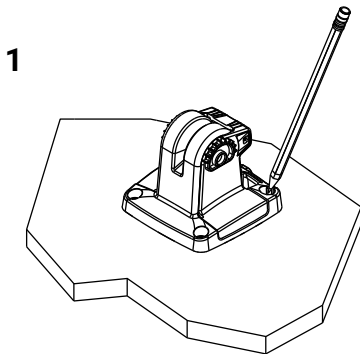

Gimbal mounting

Recommended pilot holes

Soft/hard materials | $\varnothing$ 3.8 – 4.8 mm (3/16")

⚠ WARNING: Always wear appropriate eyewear, ear protection, and dust mask when drilling, cutting, or sanding. Remember to check the reverse side of all surfaces whenever drilling or cutting.