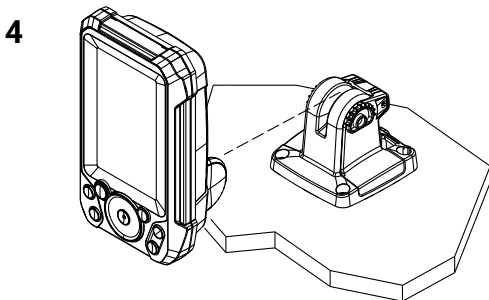

Gimbal mounting

Recommended pilot holes

Soft/hard materials | $\varnothing$ 3.8 – 4.8 mm (3/16")

⚠ WARNING: Always wear appropriate eyewear, ear protection, and dust mask when drilling, cutting, or sanding. Remember to check the reverse side of all surfaces whenever drilling or cutting.